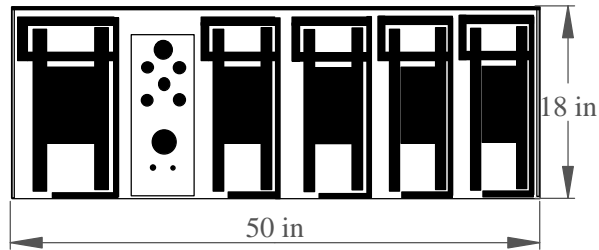

V-175 Platform Mt Skid

Front View of Cabinet

- (3) - New Oil Reels
- (1) - Air Reel
- (1) - 3/4" Waste Reel
- (1) - D-100-B Control Panel

View from Rear of Bed

Top View