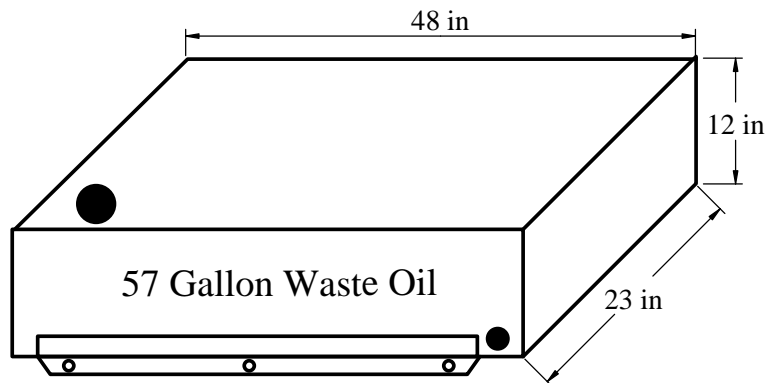

V-175 Platform Mt Skid

Front View of Cabinet

- (3) - New Oil Reels
- (1) - Air Reel
- (1) - 3/4" Waste Reel
- (1) - D-100-B Control Panel

View from Rear of Bed

Top View