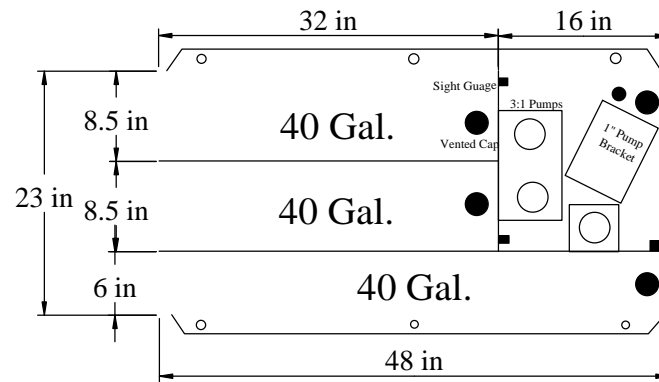

V-175 Platform Mt Skid

Front View of Cabinet

- (3) - New Oil Reels
- (1) - Air Reel
- (1) - 3/4" Waste Reel
- (1) - D-100-B Control Panel

View from Rear of Bed

Top View