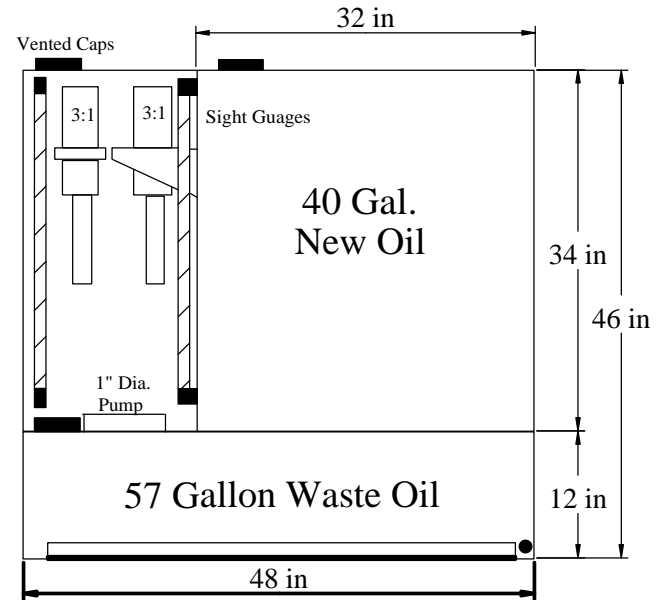

V-175 Platform Mt Skid

Front View of Cabinet

- (3) - New Oil Reels
- (1) - Air Reel
- (1) - 3/4" Waste Reel
- (1) - D-100-B Control Panel

View from Rear of Bed

Top View