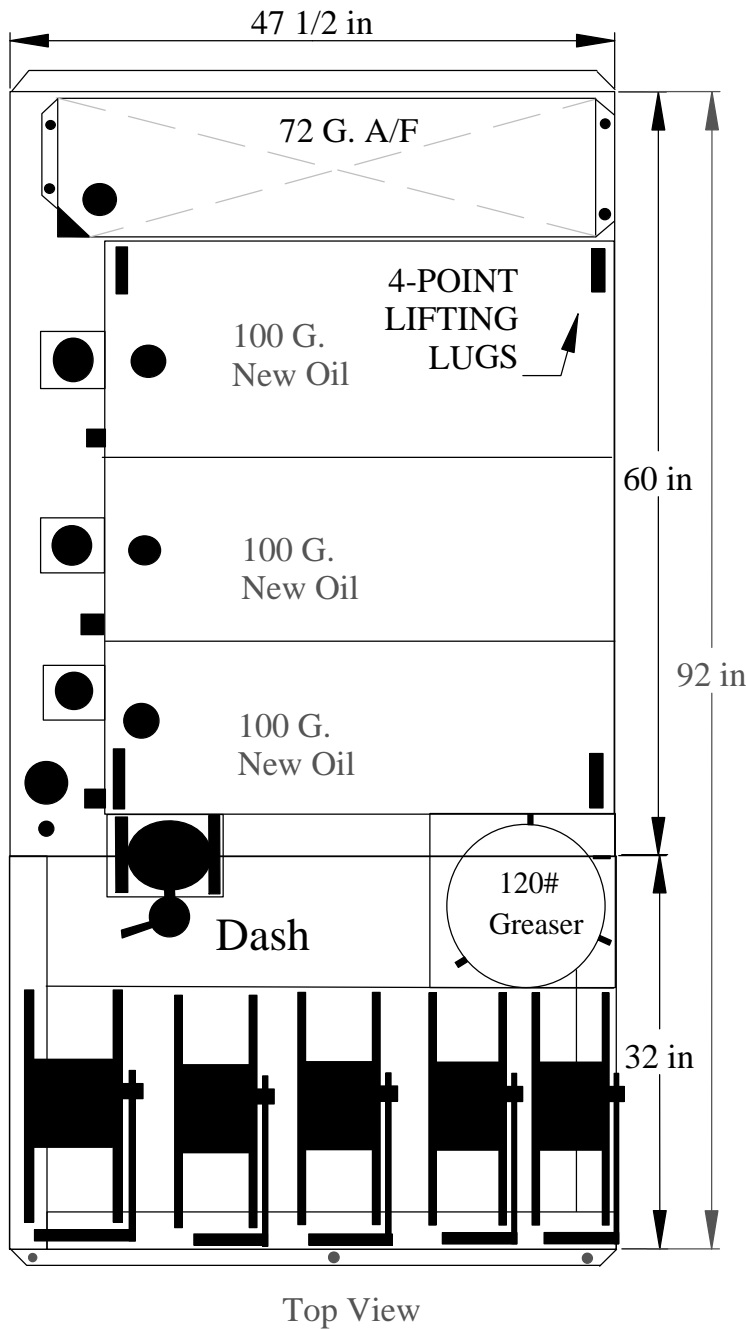

V-400

Note: Reels will be mounted on a drip pan.
*Drip pan can be remote mounted.

Valley Engineering
Issue #3 - V-400
4 tank + A/F + Waste/ Drip Pan