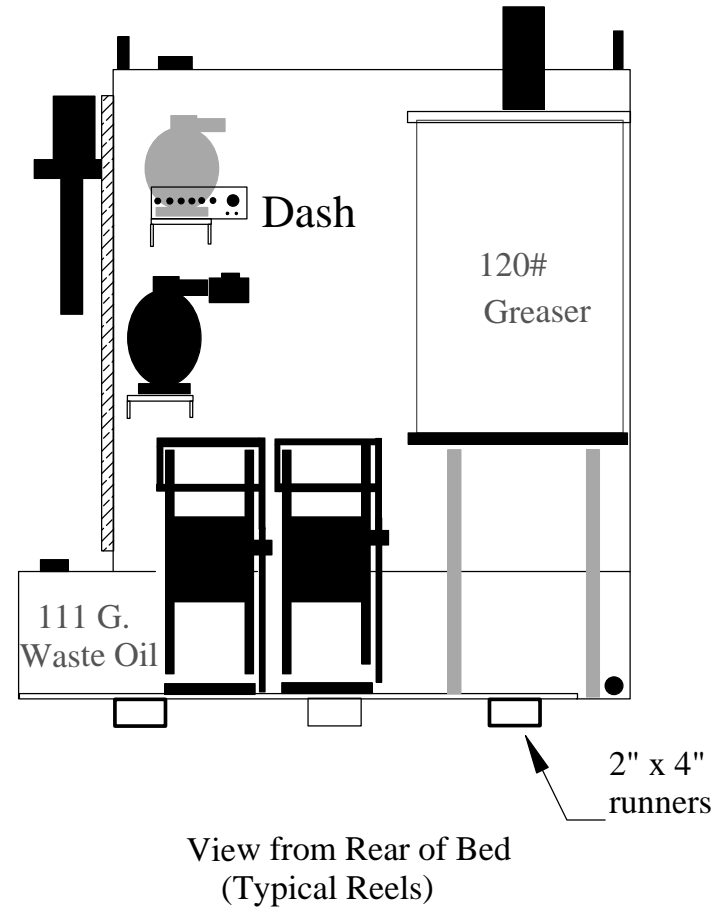

V-400

Note: Reels will be mounted on a drip pan.
*Drip pan can be remote mounted.

Valley Engineering
Issue #3 - V-400
4 tank + A/F + Waste/ Drip Pan